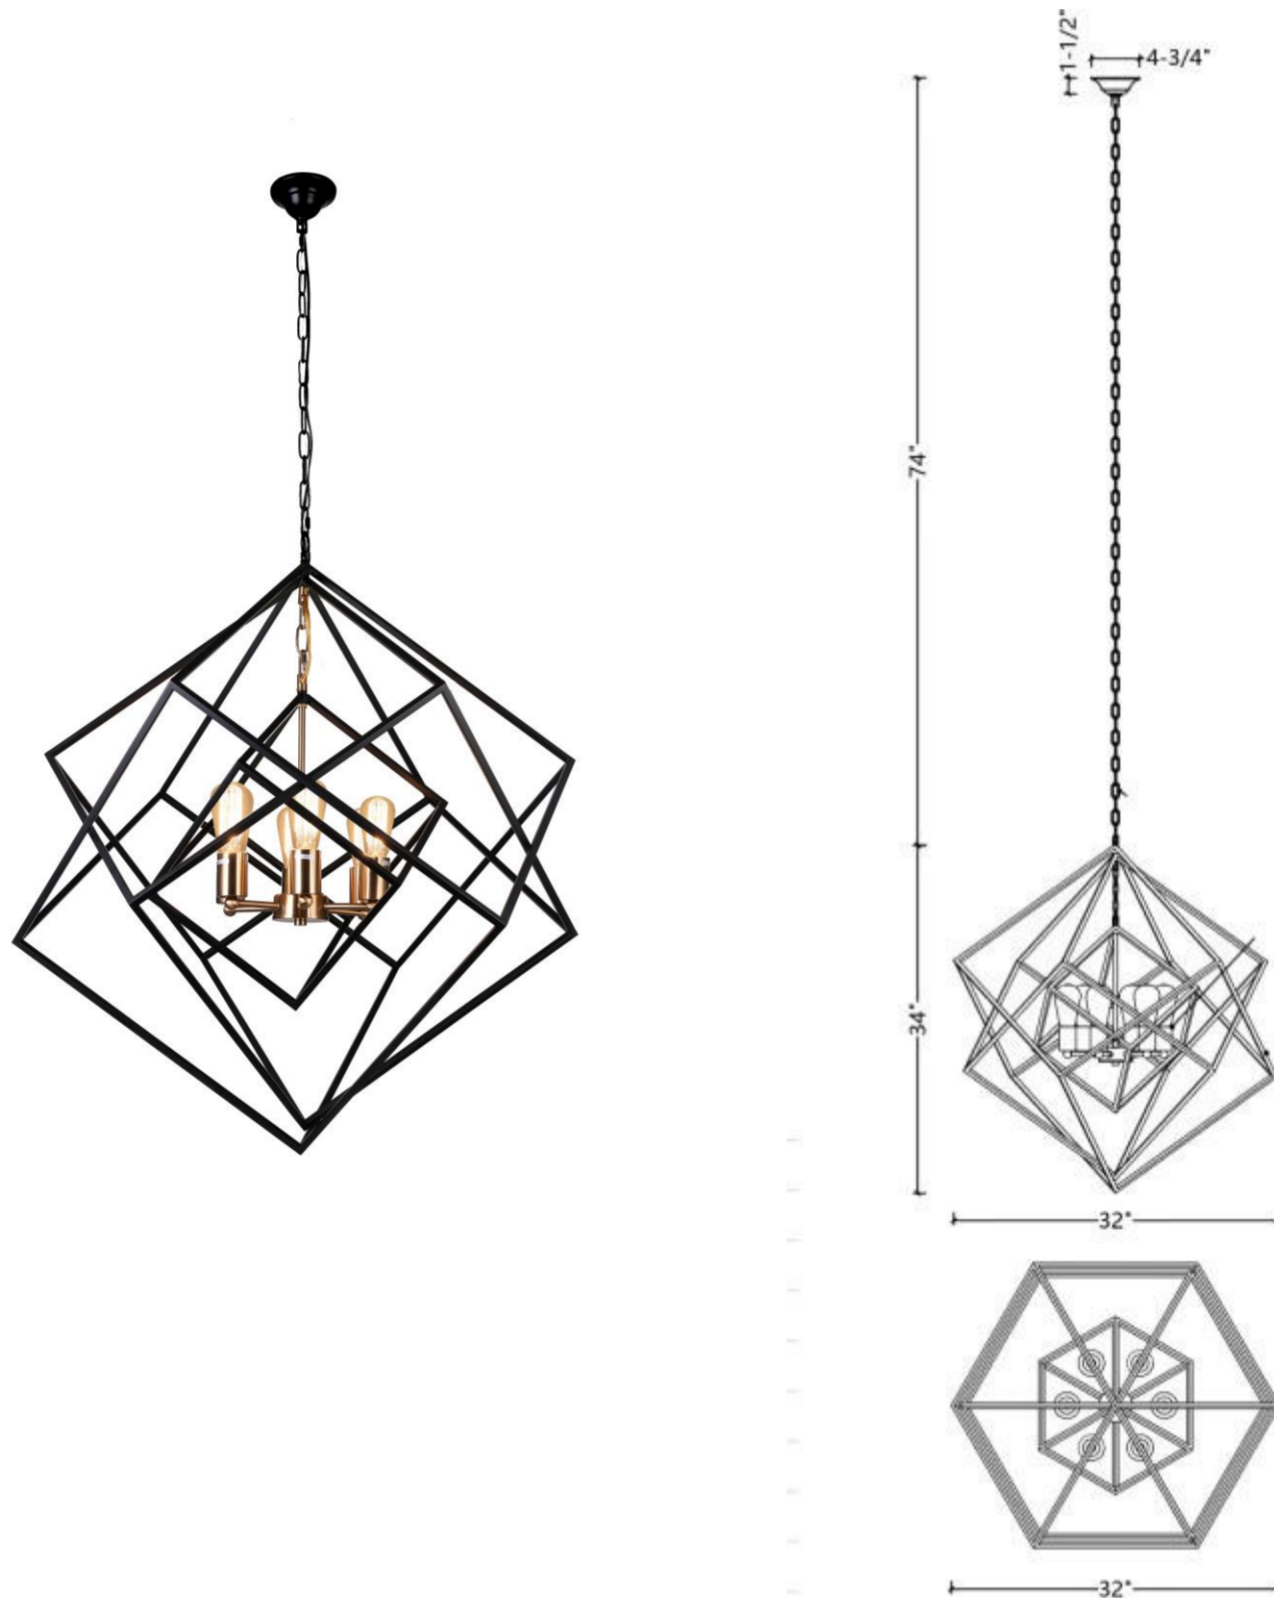

ITEM NO  
C1070-6AB/BK

**SPECIFICATION DETAILS**

Finish	Aged Brass/Black
Fixture Dimension	Dia32" x H34"
Light Source	Medium base E26
Wattage	6 X Max E26/60W
Voltage	120V
Height adjustable	Yes
Location	Dry
Chain length	74" Max
Warranty	1 year fixture warranty
Canopy dimensions	W4-3/4"x H1-1/2"